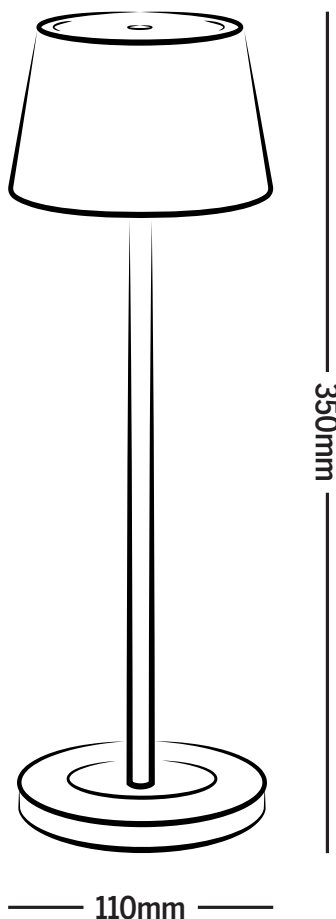

Item Code: 1000192

Colour: Painted Black

Barcode: 9313996110099

Item Code: 1000190

Colour: Brushed Brass

Barcode: 9313996110082

ADDITIONAL INFORMATION:

Power 3.5W	Lithium Battery Capacity 5200mAh	Power Type C

Material Electroplated Metal Finish	Light Source LED	Colour Temperature 3000K

Operating Time 15-20 Hours	Charge Time 7-8 Hours	Operating Method Touch

RELATED PRODUCTS:

Item Code: 1000000

Power: 200W

Voltage: AC 220V or 120V

Barcode: 9313996110174