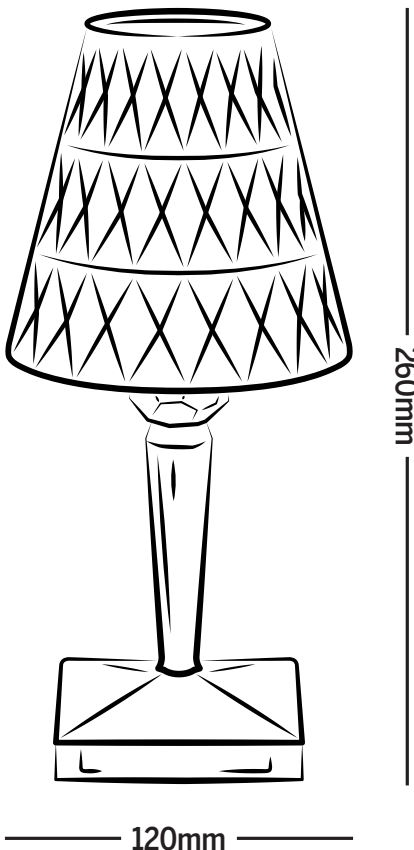

Item Code: 1000152

Colour: Blue

Barcode: 9313996109932

Item Code: 1000151

Colour: Green

Barcode: 9313996109925

Item Code: 1000150

Colour: Purple

Barcode: 9313996109918

ADDITIONAL INFORMATION:

Power 1W	Lithium Battery Capacity 1800mAh	Power Type C

Material Acrylic	Light Source LED	Colour Temperature 3000K-6000K

Operating Time 8-10 Hours	Charge Time 3-4 Hours	Operating Method Remote

RELATED PRODUCTS:

Item Code: 1000000

Power: 200W

Voltage: AC 220V or 120V

Barcode: 9313996110174